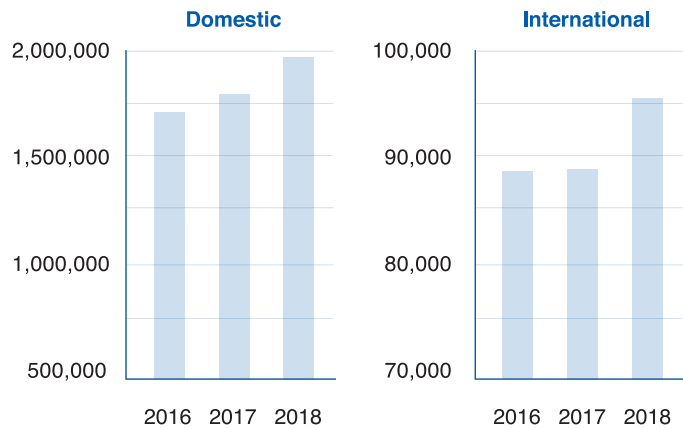

Total Annual Passengers