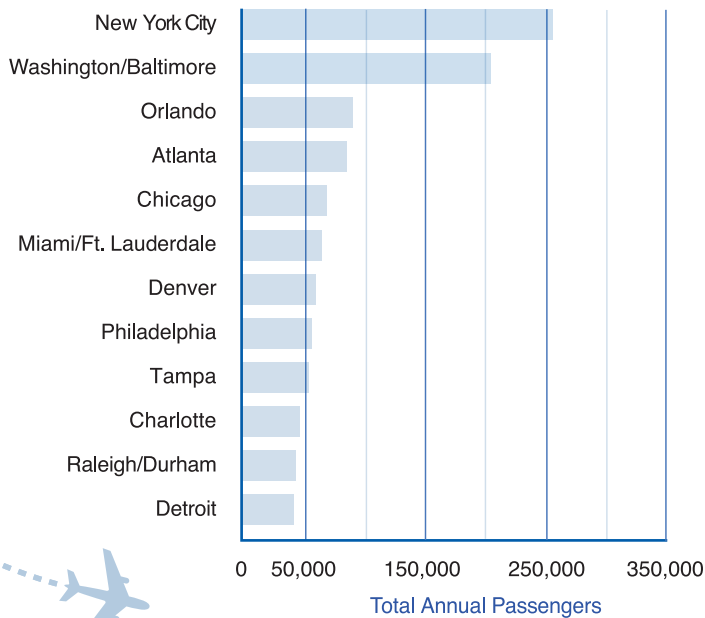

PWM is proud to be part of the following alliances spanning the world:

ONEWORLD / American
Nearly 1,000 destinations worldwide annually

SKYTEAM / Delta
1,052 destinations worldwide annually

STAR ALLIANCE / United
1,316 destinations worldwide annually

Top Domestic Destinations

Top International Destinations