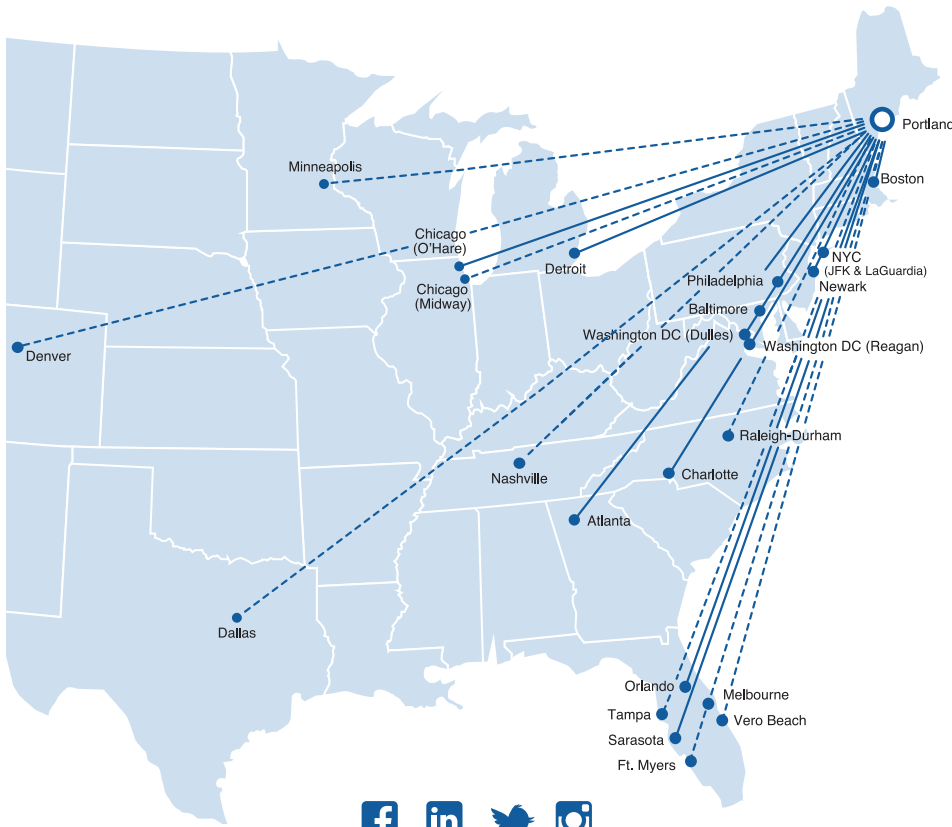

WAY BETTER

Non-Stop Destinations

portlandjetport.org

--- Seasonal Flights

AT A GLANCE

Non-Stop Service

*Seasonal Service

Atlanta	DELTA
Baltimore	Southwest
Charlotte	American Airlines
*Chicago Midway	Southwest
Chicago O'Hare	UNITED American Airlines
Detroit	DELTA
*Denver	FRONTIER UNITED
*Ft. Myers	FRONTIER
JFK	* jetBlue DELTA
LaGuardia	DELTA American Airlines
*Melbourne	Elite Airways
*Minneapolis	sun country airlines
*Nashville	Southwest
Newark	UNITED
Orlando	Southwest FRONTIER
Philadelphia	American Airlines
*Raleigh-Durham	FRONTIER
Sarasota	Elite Airways
*Tampa	FRONTIER
Washington Dulles	UNITED
Washington Reagan	American Airlines
*Vero Beach	Elite Airways

One-Stop Connections

Over 2,000 Cities worldwide

Airline Market Share

Leader in Sustainability

PWM is the first airport in the United States to use 100% Recycled Aircraft De-Icing Fluid. By capturing sprayed de-icing fluid and processing it to be used again, PWM is no longer trucking de-icing fluid in from offsite.

PWM is proud to be part of the following alliances spanning the world:

ONEWORLD / American
Nearly 1,000 destinations worldwide annually

SKYTEAM / Delta
1,052 destinations worldwide annually

STAR ALLIANCE / United
1,316 destinations worldwide annually

Top Domestic Destinations

Top International Destinations